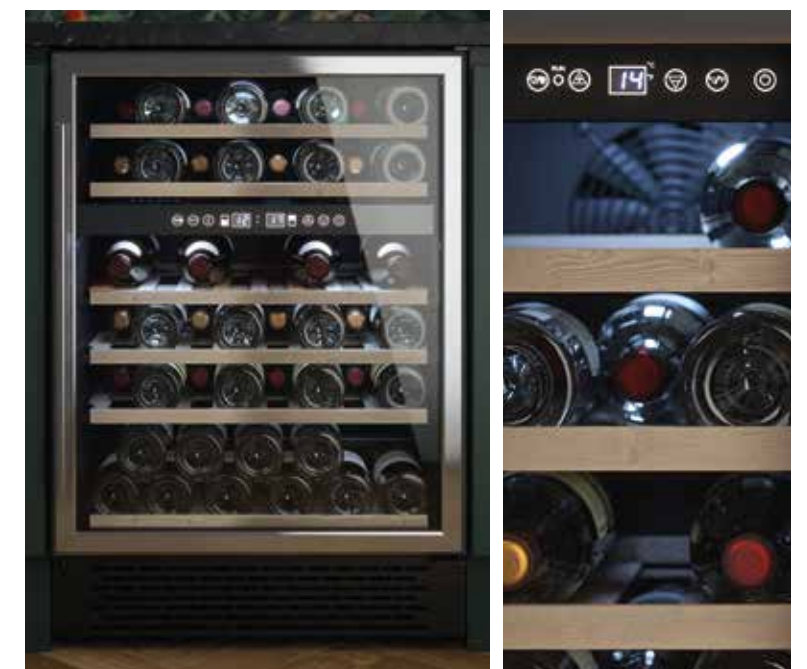

WARRANTY
5 YEAR
PARTS
2 YEAR
LABOUR

Every appliance is backed with a 5 year parts and 2 year labour warranty for peace of mind.