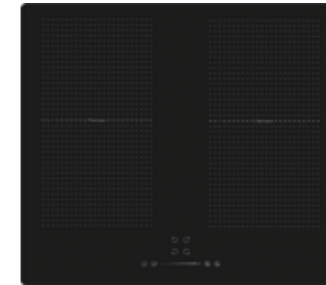

WOKSSi
stainless steel gourmet wok for use with induction hobs

GRILL2
cast iron health griddle for use with induction hobs

- cast iron construction provides even heat distribution and retention whilst locking in moisture and flavour
- non-stick surface for healthier cooking and easy to clean
- integrated handles for easy transportation
- dimensions: W432 x D228 x H37mm

ICONFECO60
60cm flex zone induction hob

- black pro satin glass
- 4 cooking zones (2 x flex)
- 4 x ECOBoost zones
- timer
- boost/keep warm functions
- residual heat indicator
- touch slider control
- auto pan detection system
- plug and go with 13A fitted plug
- dimensions: W590 x D520mm

ICONFLEX60F
60cm flex zone induction hob

- black glass
- 4 cooking zones (2 x flex)
- 9 power levels
- 4 x boost zones
- timer
- pause/keep warm functions
- residual heat indicator
- touch slider control
- auto pan detection system
- 32amp connection - cable supplied
- dimensions: W590 x D520mm